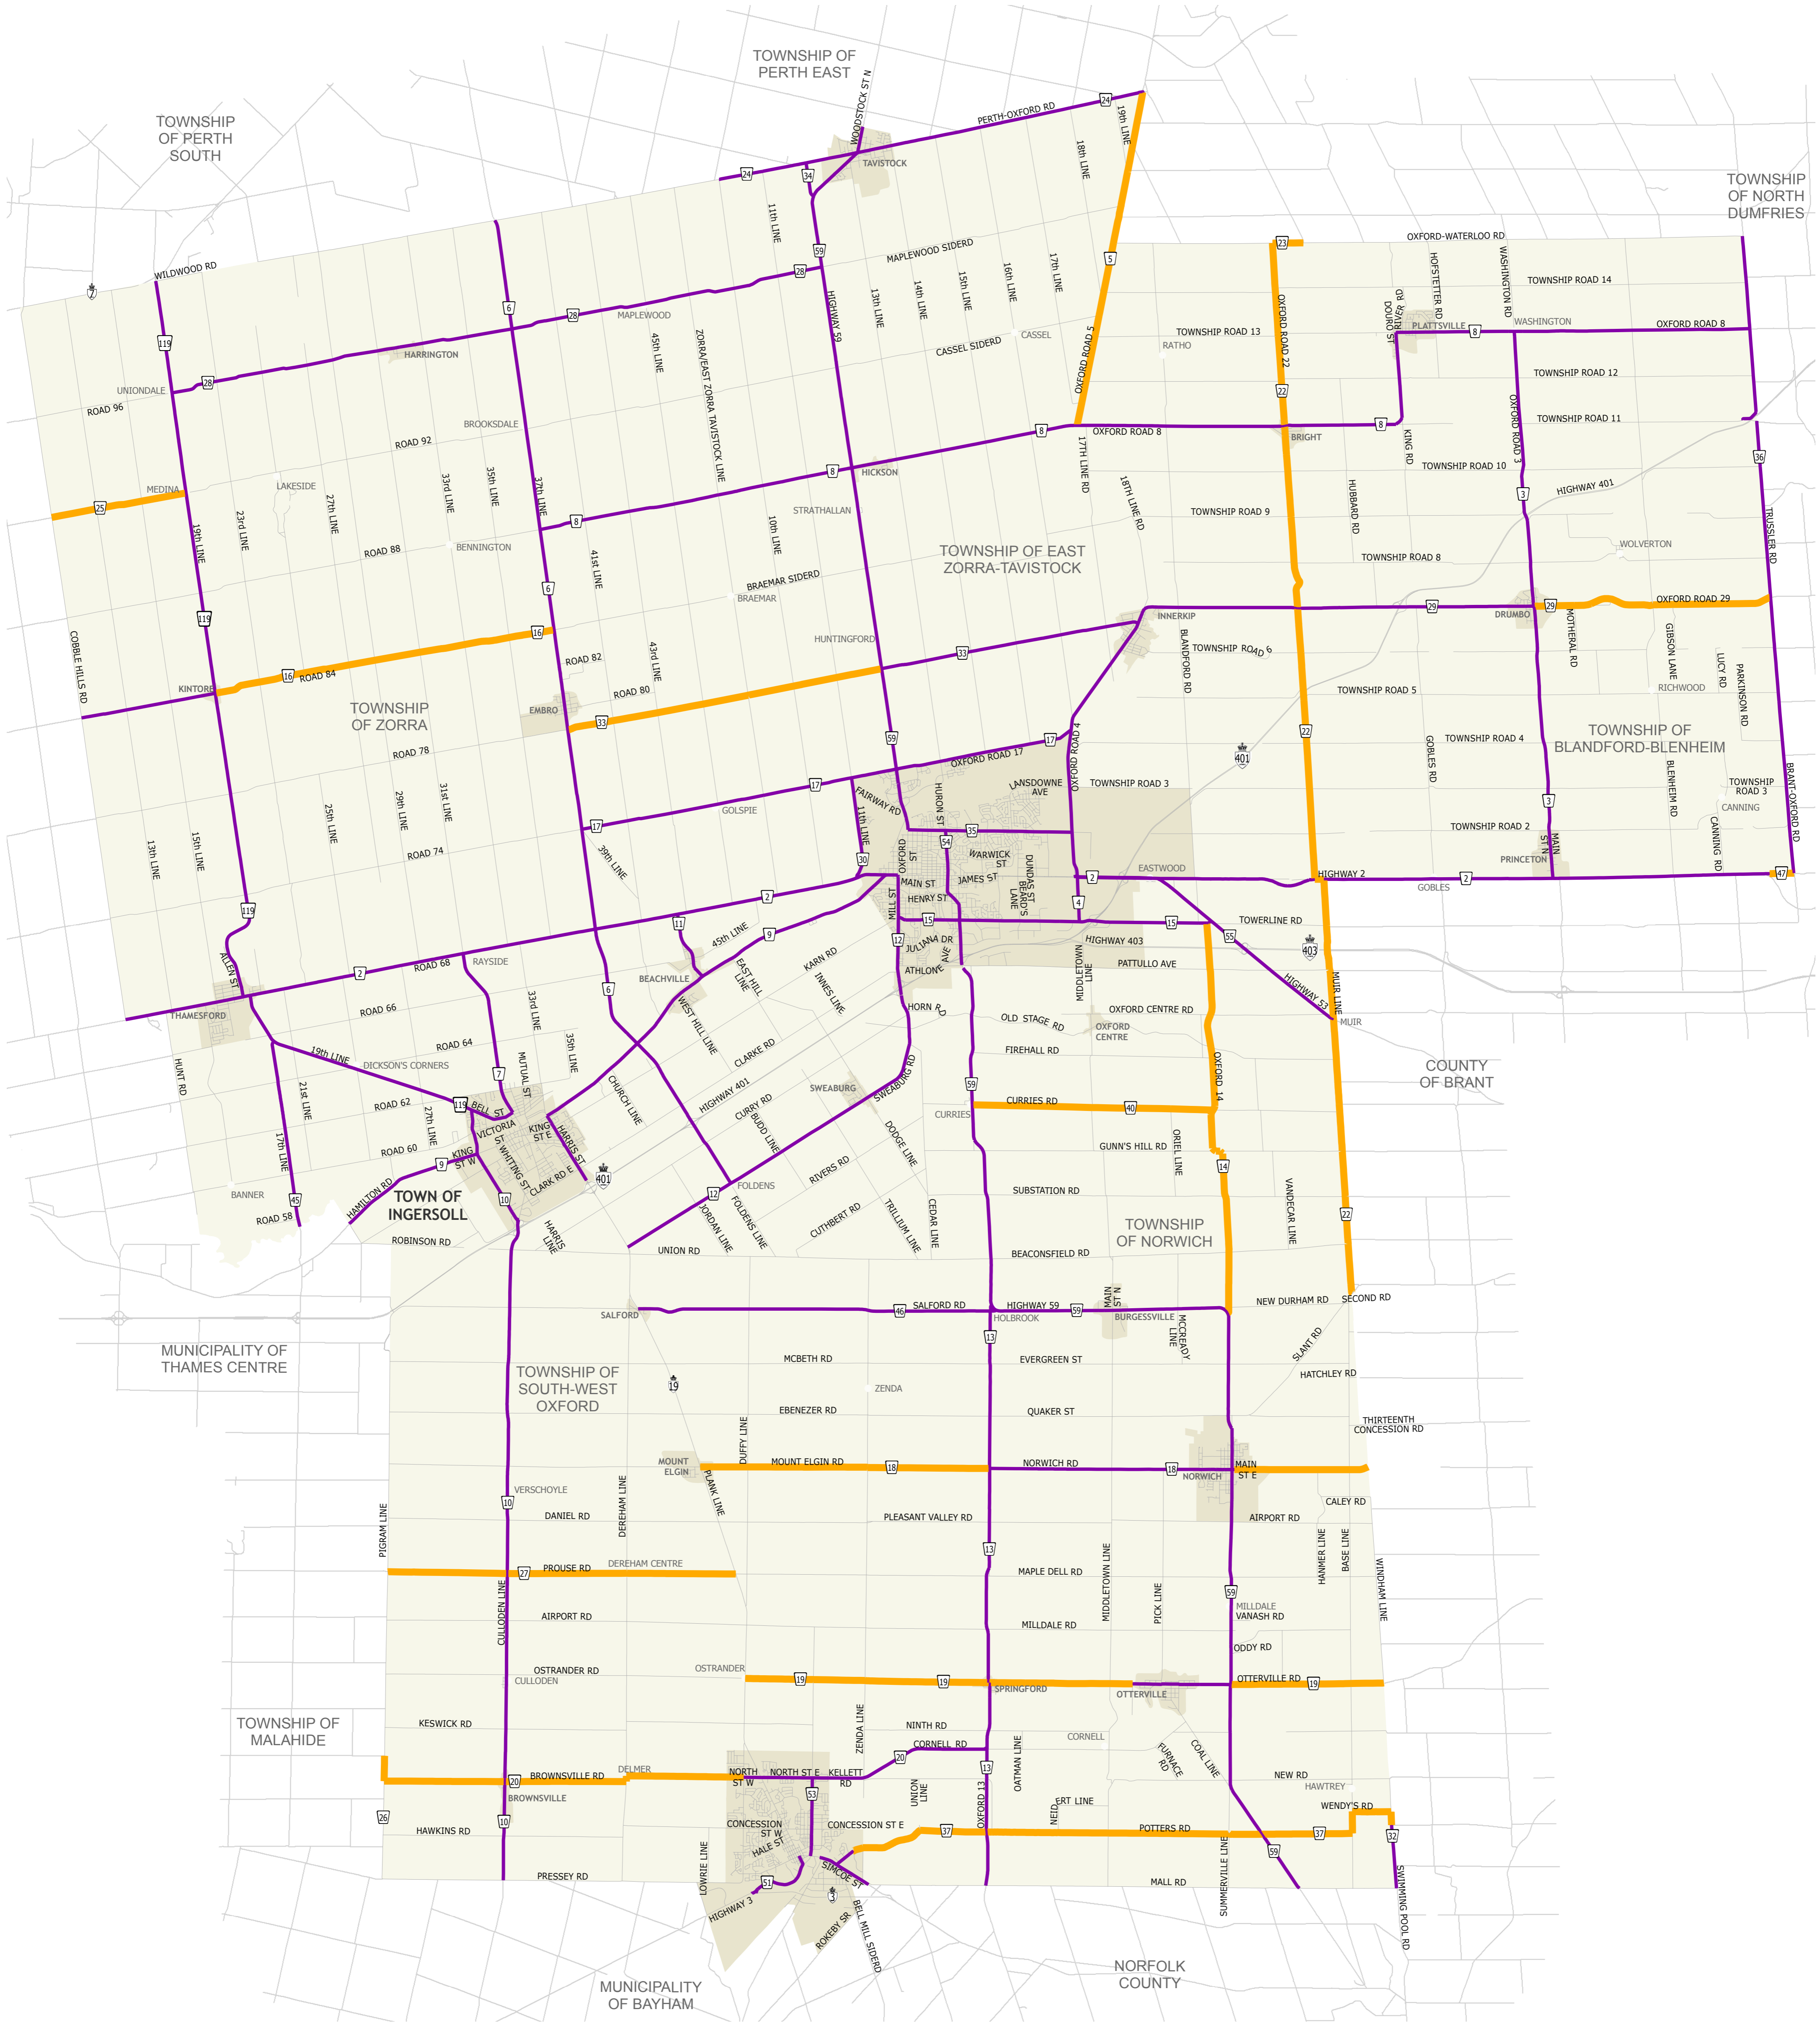

OXFORD COUNTY REDUCED LOAD LIMIT

- Reduced Load Applies
- Road Not Designated
- Provincial Highway / Freeway
- County Road
- Municipal Road
- Railroad
- Village / Town
- Municipal Limit

Produced By The Department of Corporate Services
Information Services ©2019

Map updated December, 2019. Load restrictions are outlined in By-law 6191-2020, Reduced Load Roads.