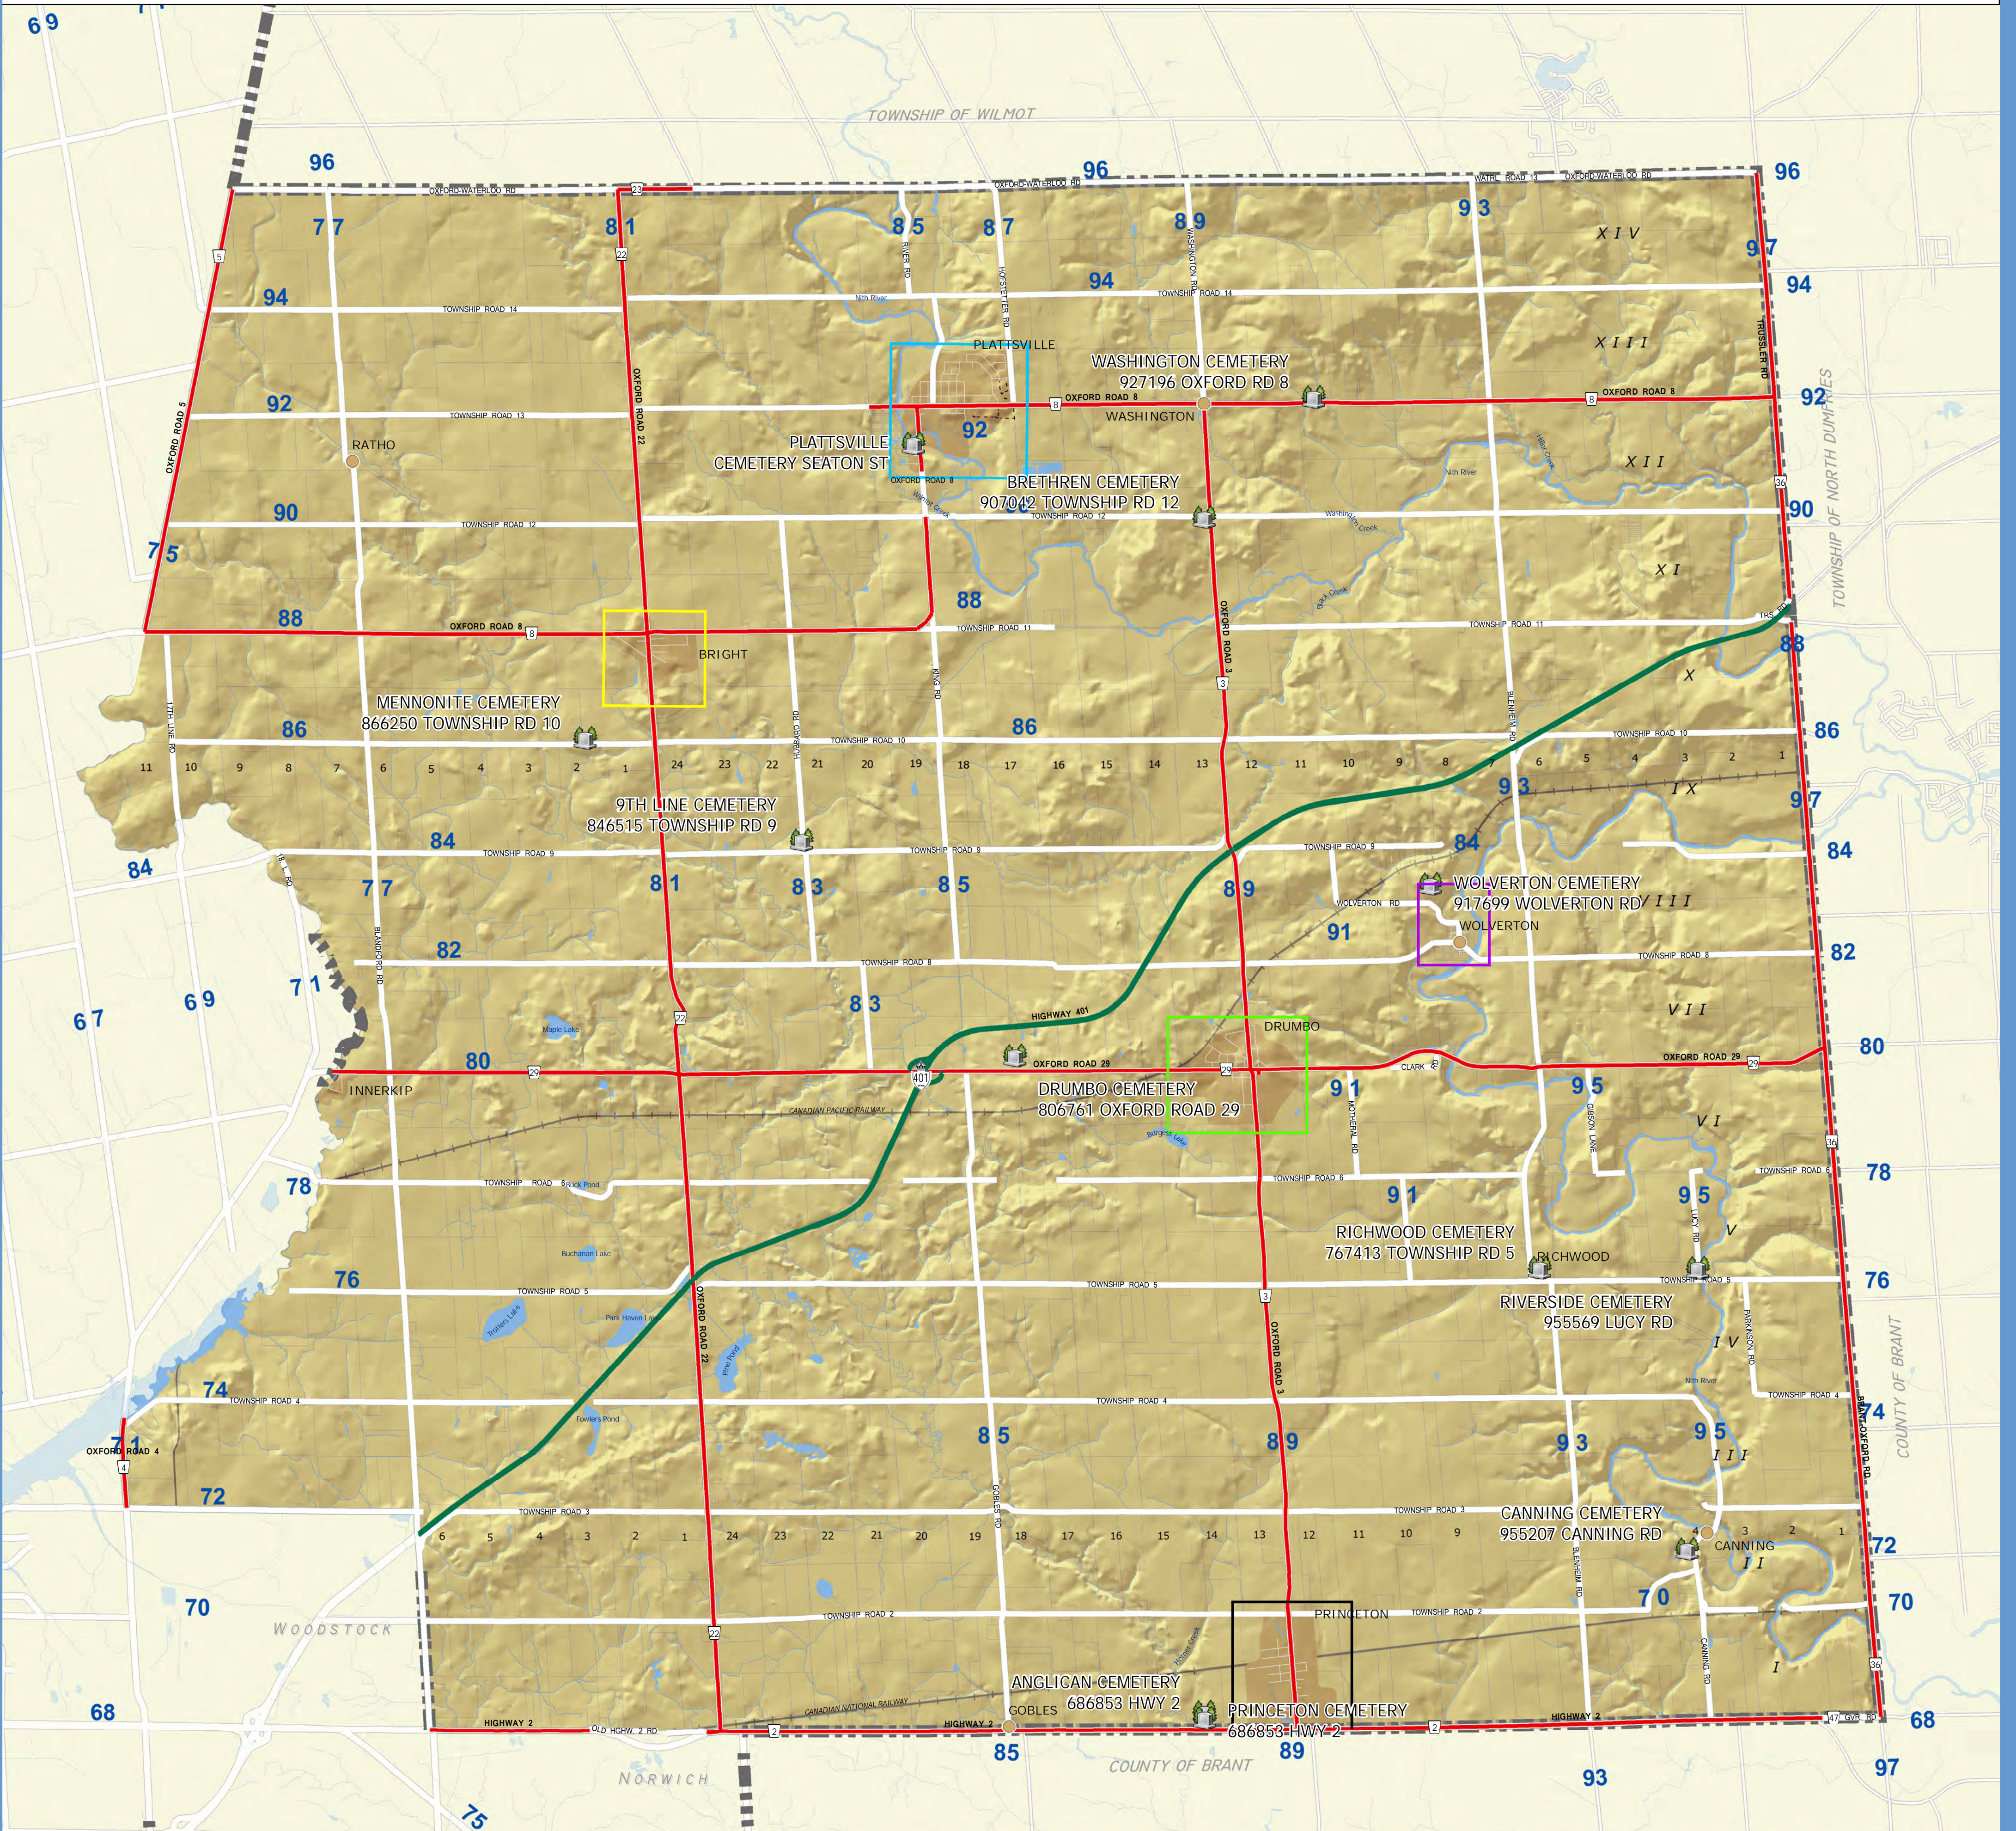

TOWNSHIP OF BLANDFORD-BLENHEIM

CEMETERIES

- Legend**
- Provincial Highway / Freeway
 - County Road
 - Township Road
 - Local Street
 - Township Lots Lines
 - Parcel Fabric
 - Railroad
 - Water Body
 - Water Course
 - Municipal Limits
 - Historic Township Limits
 - Cemeteries
 - Ambulance
 - Church
 - Fire Hall
 - Hospital
 - Retirement Facility / Long Term Care
 - Library
 - Police
 - School
 - Village Outline
 - Settlements / Rural Clusters

ACTIVE		INACTIVE	
1	RICHWOOD CEMETERY	3245-020-030-08400	767413 Twp Rd 5
2	DRUMBO CEMETERY	3245-020-050-22700	806761 Oxford Rd 29
3	9 TH LINE CEM.	3245-020-090-07600	846515 Twp Rd 9
4	PRINCETON CEM.	3245-020-010-22500	686853 Hwy 2
5	PLATTSVILLE CEMETERY	3245-020-080-09000	Seaton St
6	WOLVERTON CEMETERY	3245-020-040-13100	917699 Wolverson Rd
INACTIVE			
7	MENNONITE CEM.	3245-010-050-00700	866250 Twp Rd 10
8	PIONEER CEMETERY	3245-020-010-18001	687677 Governors Rd
9	CANNING CEMETERY	3245-020-020-00805	955207 Canning Rd
10	RIVERSIDE CEMETERY	3245-020-030-07800	955569 Lucy Rd
11	WASHINGTON CEMETERY	3245-020-070-05400	927196 Oxford Rd 8
12	ANGLICAN CEMETERY	3245-020-010-22300	686853 Hwy 2